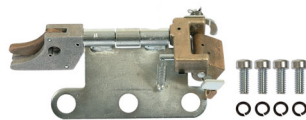

ITEM# 33378
FRONT LIFTER KIT

USED IN: FRONT LIFTER
THIS KIT CONSISTS OF:
1 P/N 03101 FRONT CABLE LIFTER
4 P/N 03304 SCREW 250-20X .62
4 P/N 16005 SCREW LOCK WA