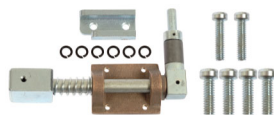

ITEM# 33360
TENSION ROLLER KIT
USED IN: J2 DRIVE HOUSING
THIS KIT CONSISTS OF:
1 P/N 03047 STOP STRAND
6 P/N 03265 WA 10 LOK
4 P/N 03302 SMCH 10-32X .50
1 P/N 07557 ROLLER STRAND
2 P/N 31314 SMCH 10-24X .87