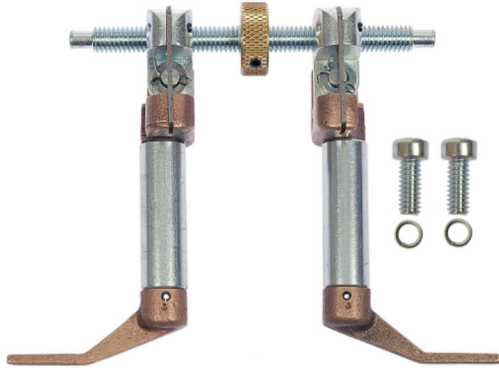

J2 LASHER VERTICAL GUIDE

Vertical Assembly Kit - J2
p/n 33377