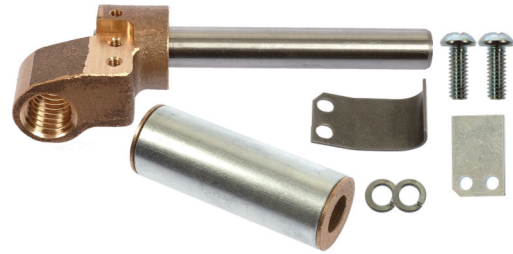

Hinge Pin Kit - J2
p/n 33369

Locking Head Assy Kit - J2
p/n 33373

Support Casting Kit - J2
p/n 33372

J2 Cable Lasher Parts Identification Guide

Contact: GMP 3111 Old Lincoln Hwy Trevose, PA 19053 USA
Tel: (215) 357-5500 Fax: (215) 357-6216

Note: Some Images may appear larger than they are for clarity purposes.

GMP lasher parts are sold exclusively through www.craftworktools.com

J2 parts and price list_CWT_update 070519.pub
AK 7/11/2019

J2 LASHER REAR LIFTER

Rear Lifter Complete - J2
p/n 33291

Bearing Base Kit - J2
p/n 33374

Head Assy Kit - J2
p/n 33376

Thread Follower Kit - J2
p/n 33375

Fixed Pad Kit - J2
p/n 33287

J2 Cable Lasher Parts Identification Guide

Contact: GMP 3111 Old Lincoln Hwy Trevoese, PA 19053 USA
Tel: (215) 357-5500 Fax: (215) 357-6216