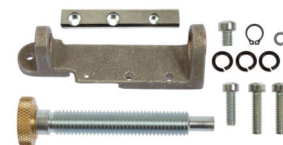

ITEM# 33374
BEARING BASE KIT

USED IN: REAR LIFTER
THIS KIT CONSISTS OF:
1 p/n 03133 STOP BAR
1 p/n 03261 WA 6 LOK ST ZN LT
3 p/n 03265 WA 10 LOK ST HI MD
1 p/n 03275 RING RETAINING
1 p/n 03298 SMCH 10-24X .62
1 p/n 15115 BEARING BASE
1 p/n 30239 KNOB & SHAFT
1 p/n 31308 SMCH 6-32X .18
2 p/n 31313 SMCH 10-24X .75