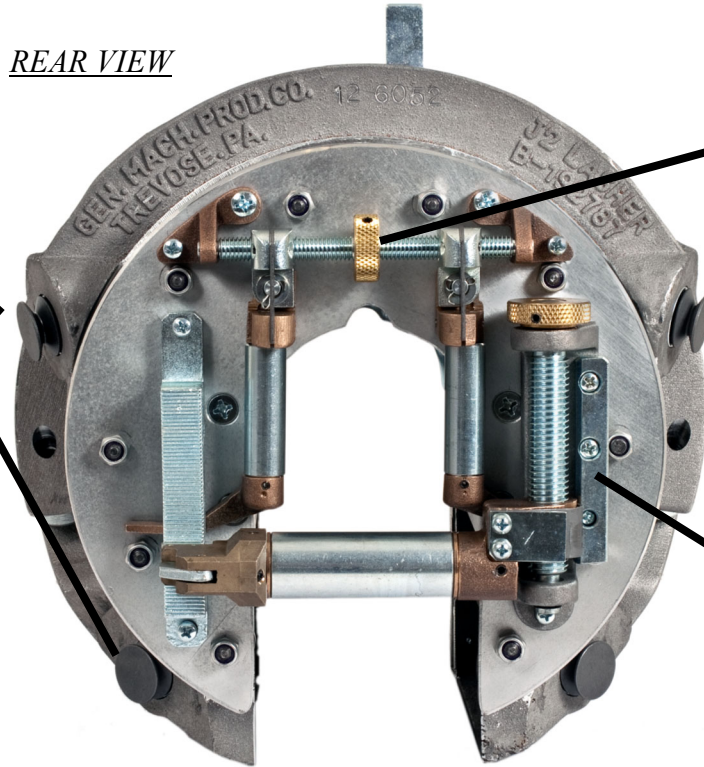

REAR VIEW

Snubbing
Lashing Wire
Tension Pulley

Vertical
Guide
Rollers

Rear Cable
Lifter

Drive
Wheels

Strand
Lock

Right Wire
Coil Door

Rear Strand
Roller