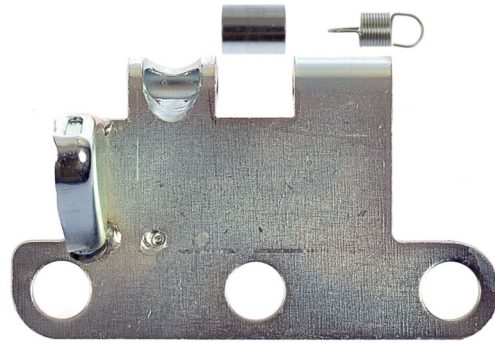

GMP lasher parts are sold exclusively through www.craftworktools.com

J2 parts and price list_CWT_update 070519.pub
AK 7/11/2019

J2 LASHER FRONT LIFTER

Front Lifter Kit - J2
p/n 33378

Tow Plate Kit - J2
p/n 33370