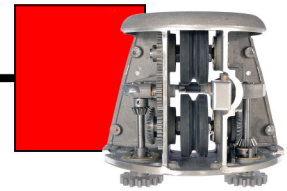

Strand Wheel Kit - J2/C2
p/n 33359

J2 LASHER GEAR HOUSING