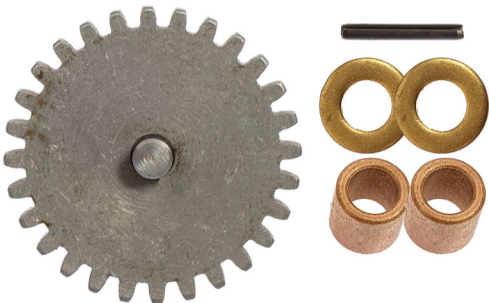

Tapered Plug Kit - 10 Pack
p/n 33353

L.H. Pinion Assy Kit - J2
p/n 15172

R.H. Pinion Assy Kit - J2
p/n 07567

Front Wheel Kit - J2/C2
p/n 33356

Rear Wheel Strand Drive - J2/C2
p/n 07558

Idler Gear & Shaft Kit - J2/C2
p/n 33274

Gear Housing Bearing Kit - J2/C2
p/n 33358

Bearing Retaining Kit - J2/C2
p/n 33272

Strand Wheel Kit - J2/C2
p/n 33359

J2 Cable Lasher Parts Identification Guide

Contact: GMP 3111 Old Lincoln Hwy Trevose, PA 19053 USA
Tel: (215) 357-5500 Fax: (215) 357-6216