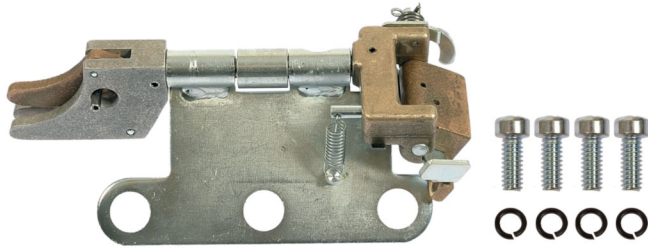

Rear Bearing Kit - J2
p/n 33365

J2 LASHER FRONT LIFTER

Front Lifter Kit - J2
p/n 33378