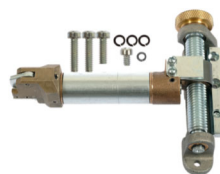

ITEM# 33291
REAR LIFTER COMPLETE

USED IN: REAR LIFTER
THIS KIT CONSISTS OF:
1 P/N 03123 REAR LIFTER
1 P/N 03261 WA 6 LOK ST ZN LT
3 P/N 03265 WA 10 LOK ST HI MD
1 P/N 03298 SMCH 10-24X .62
1 P/N 31308 SMCH 6-32X .18 FI
2 P/N 31313 SMCH 10-24X .75