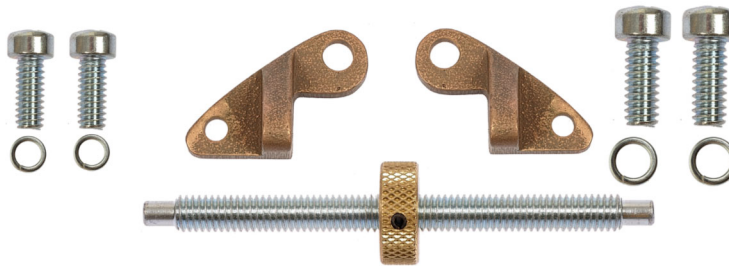

Rear Lifter Complete - J2
p/n 33291

Bearing Base Kit - J2
p/n 33374

Head Assy Kit - J2
p/n 33376

Thread Follower Kit - J2
p/n 33375

Fixed Pad Kit - J2
p/n 33287

J2 Cable Lasher Parts Identification Guide

Contact: GMP 3111 Old Lincoln Hwy Trevoese, PA 19053 USA
Tel: (215) 357-5500 Fax: (215) 357-6216

Note: Some Images may appear larger than they are for clarity purposes.

GMP lasher parts are sold exclusively through www.craftworktools.com

J2 parts and price list_CWT_update 070519.pub
AK 7/11/2019

J2 LASHER VERTICAL GUIDE

Vertical Assembly Kit - J2
p/n 33377

Mounting Bracket Kit - J2
p/n 33371

L.H. Vertical Sub Assy - J2
p/n 33232

R.H. Vertical Sub Assy - J2
p/n 33231

J2 Cable Lasher Parts Identification Guide

Contact: GMP 3111 Old Lincoln Hwy Trevose, PA 19053 USA
Tel: (215) 357-5500 Fax: (215) 357-6216