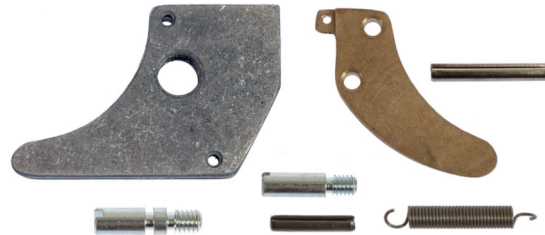

Rear Plate Complete - J2
p/n 03094

Rear Bearing Kit - J2
p/n 33365

Trail Roller Kit - J2
p/n 33367

J2 Cable Lasher Parts Identification Guide

Contact: GMP 3111 Old Lincoln Hwy Trevose, PA 19053 USA
Tel: (215) 357-5500 Fax: (215) 357-6216

GMP lasher parts are sold exclusively through www.craftworktools.com

J2 parts and price list_CWT_update 070519.pub
AK 7/11/2019

J2 LASHER FRONT LIFTER

Front Lifter Kit - J2
p/n 33378

Tow Plate Kit - J2
p/n 33370

Hinge Pin Kit - J2
p/n 33369

Locking Head Assy Kit - J2
p/n 33373

Support Casting Kit - J2
p/n 33372

J2 Cable Lasher Parts Identification Guide

Contact: GMP 3111 Old Lincoln Hwy Trevose, PA 19053 USA
Tel: (215) 357-5500 Fax: (215) 357-6216