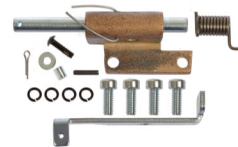

ITEM# 33369
HINGE PIN KIT

USED IN: FRONT LIFTER
THIS KIT CONSISTS OF:
1 P/N 03104 CABLE LIFTER BRACKET
1 P/N 03108 TORSION SPRING
1 P/N 03256 COTTER PIN 3/32 X 1/2
4 P/N 03304 SCREW 1/4 X 20 X 5/8
1 P/N 03310 ROLL PIN 1/8 X 9/16
1 P/N 15236 HINGE/PIN ASSEMBLY
4 P/N 16005 LOCK WASHER 1/4
1 P/N 17863 FLAT WASHER #8
1 P/N 30420 SPACER
1 P/N 30422 SCREW 8-32 X 5/8