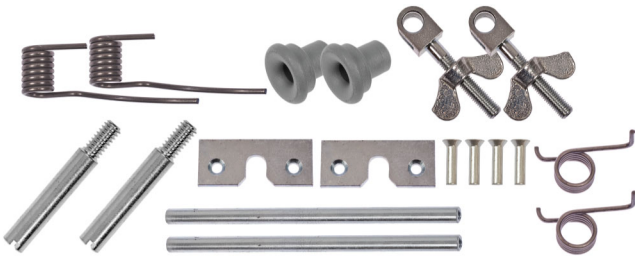

Cover Kit w/o Hole - J2
p/n 33380

Handle Kit - J2 Lasher
p/n 33379

Tow Ring Hardware Kit - J2
p/n 28306

J2 Cable Lasher Parts Identification Guide

Contact: GMP 3111 Old Lincoln Hwy Trevose, PA 19053 USA
Tel: (215) 357-5500 Fax: (215) 357-6216

Door Pulley Kit - J2
p/n 33361

Left Wire Coil Door
p/n 03062

Right Wire Coil Door
p/n 03070

Door Accessory Kit -J2
p/n 33363

Ring Gear Kit
p/n 33277

Large Ring Kit
p/n 33278

Small Ring Kit
p/n 33280

Handle Kit
33279