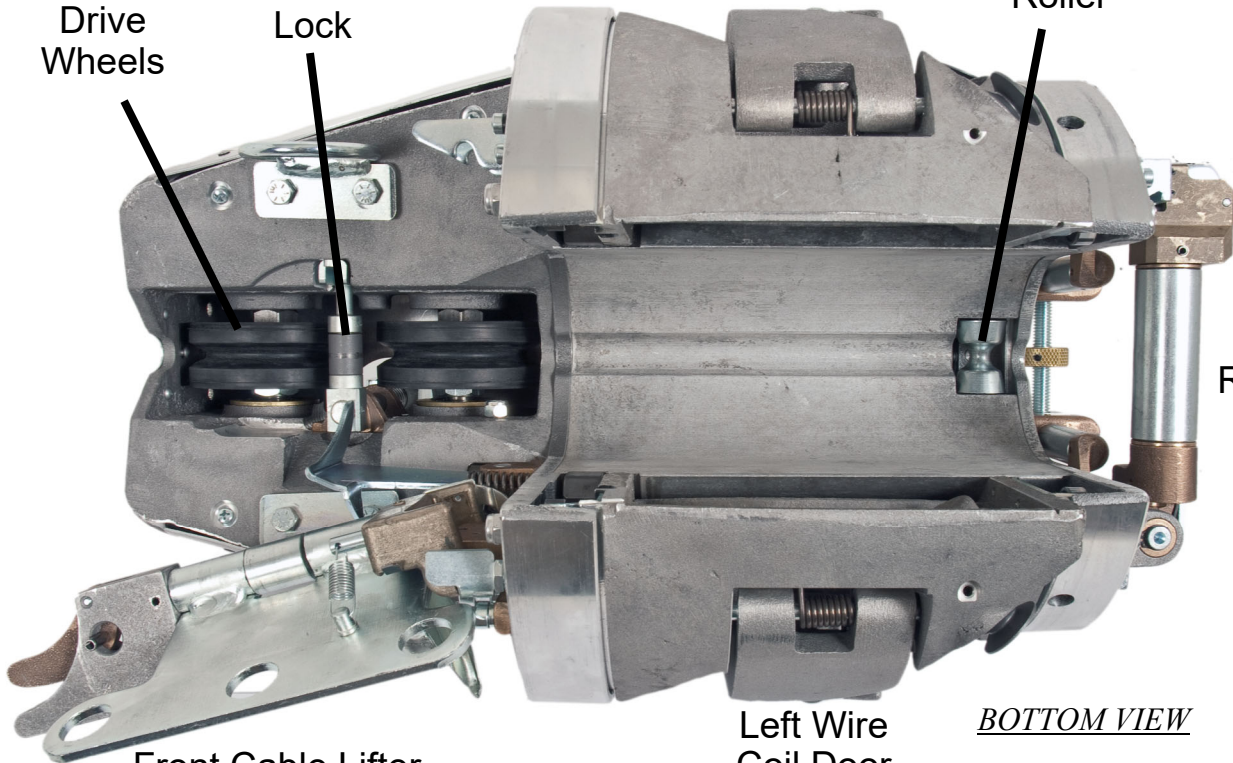

Rear Cable
Lifter

Front Cable Lifter

Left Wire
Coil Door

BOTTOM VIEW

J2 Cable Lasher Parts Identification Guide

Contact: GMP 3111 Old Lincoln Hwy Trevose, PA 19053 USA
Tel: (215) 357-5500 Fax: (215) 357-6216

GMP lasher parts are sold exclusively
through www.craftworktools.com

J2 parts and price list_CWT_update 070519.pub
AK 7/11/2019