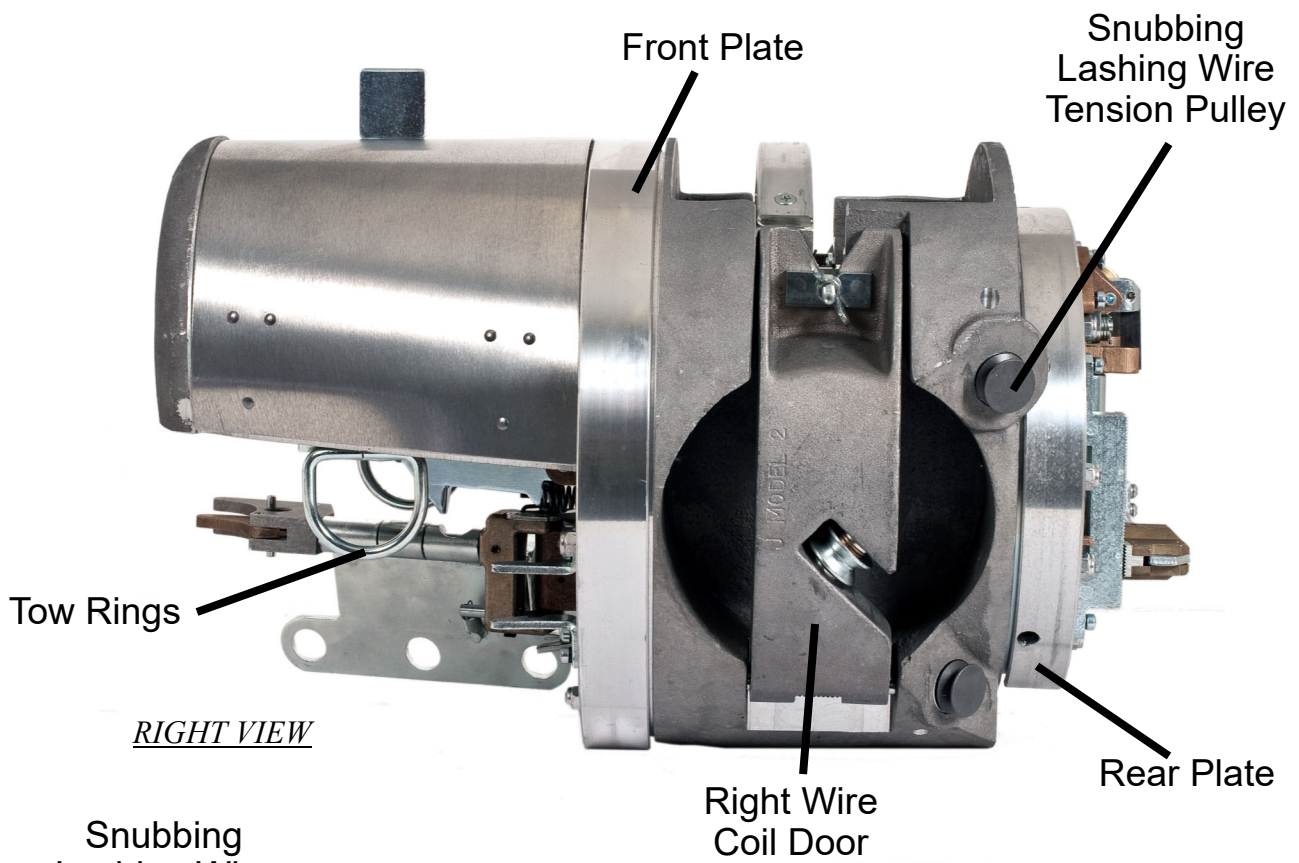

J2 Cable Lasher Parts Identification Guide

Contact: GMP 3111 Old Lincoln Hwy Treose, PA 19053 USA
Tel: (215) 357-5500 Fax: (215) 357-6216

GMP lasher parts are sold exclusively through www.craftworktools.com