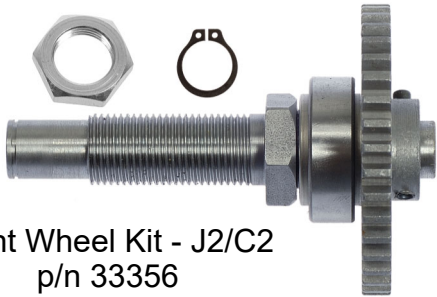

Rear Strand
Roller

Rear Cable
Lifter

Front Cable Lifter

Left Wire
Coil Door

BOTTOM VIEW

J2 Cable Lasher Parts Identification Guide

Contact: GMP 3111 Old Lincoln Hwy Trevose, PA 19053 USA
Tel: (215) 357-5500 Fax: (215) 357-6216

Tapered Plug Kit - 10 Pack
p/n 33353

L.H. Pinion Assy Kit - J2
p/n 15172

R.H. Pinion Assy Kit - J2
p/n 07567

Front Wheel Kit - J2/C2
p/n 33356

Rear Wheel Strand Drive - J2/C2
p/n 07558

Idler Gear & Shaft Kit - J2/C2
p/n 33274