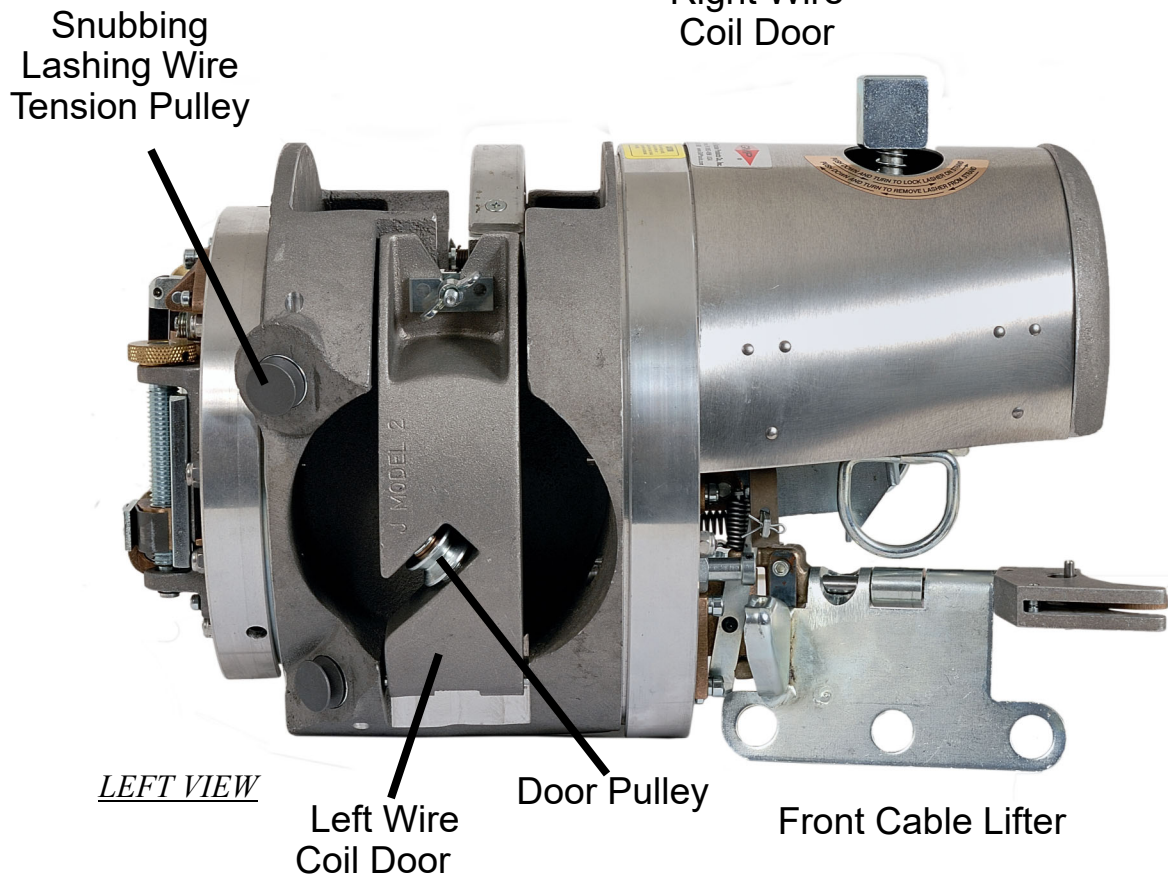

J2 Cable Lasher Parts Identification Guide

Contact: GMP 3111 Old Lincoln Hwy Treose, PA 19053 USA
Tel: (215) 357-5500 Fax: (215) 357-6216

GMP lasher parts are sold exclusively through www.craftworktools.com