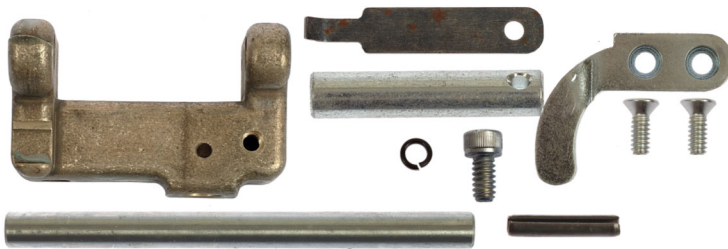

GMP lasher parts are sold exclusively through www.craftworktools.com

J2 parts and price list_CWT_update 070519.pub
AK 7/11/2019

J2 LASHER FRONT LIFTER

Front Lifter Kit - J2
p/n 33378

Tow Plate Kit - J2
p/n 33370

Hinge Pin Kit - J2
p/n 33369

Locking Head Assy Kit - J2
p/n 33373

Support Casting Kit - J2
p/n 33372

J2 Cable Lasher Parts Identification Guide

Contact: GMP 3111 Old Lincoln Hwy Trevose, PA 19053 USA
Tel: (215) 357-5500 Fax: (215) 357-6216