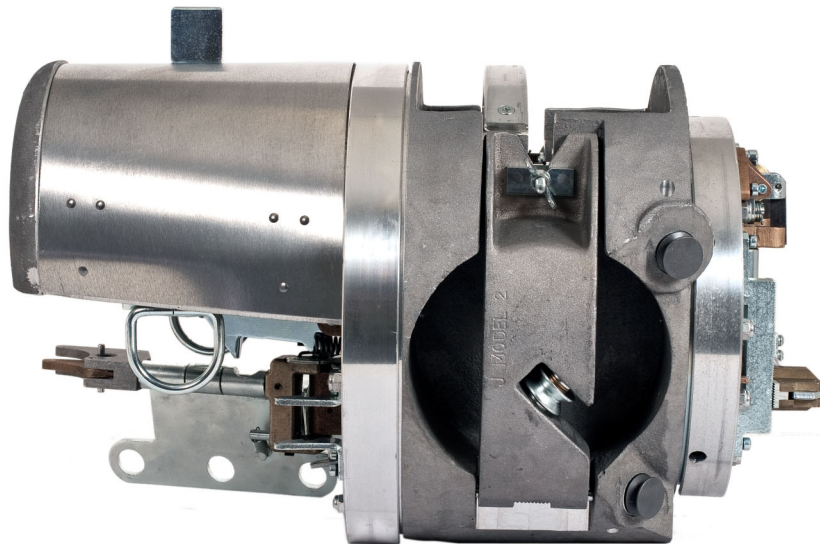

GMP J2 LASHER PARTS IDENTIFICATION GUIDE

for model series 86070

July 5, 2019

CRAFTWORKTOOLS™
Exclusive Distributer for GMP Lasher Parts

J2 Cable Lasher Parts Identification Guide

Contact: GMP 3111 Old Lincoln Hwy Trevose, PA 19053 USA
Tel: (215) 357-5500 Fax: (215) 357-6216

Note: Some Images may appear larger than they are for clarity purposes.

J2 parts and price list_CWT_update 070519.pub
AK 7/11/2019