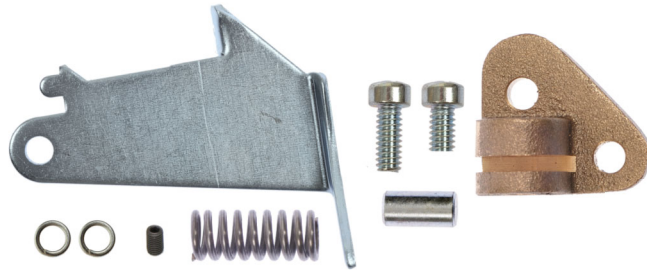

J2 LASHER SPACER AND PLATES

Front Plate Complete - J2
p/n 03084

Plunger Kit - J2
p/n 33366

Angle Bracket Kit - J2
p/n 33282

Front Bearing Kit - J2
p/n 33354

Pivot Plate Kit - J2
p/n 33364

Spacer Kit - J2
p/n 33368

Rear Plate Complete - J2
p/n 03094

Rear Bearing Kit - J2
p/n 33365

Trail Roller Kit - J2
p/n 33367

J2 Cable Lasher Parts Identification Guide

Contact: GMP 3111 Old Lincoln Hwy Trevose, PA 19053 USA
Tel: (215) 357-5500 Fax: (215) 357-6216