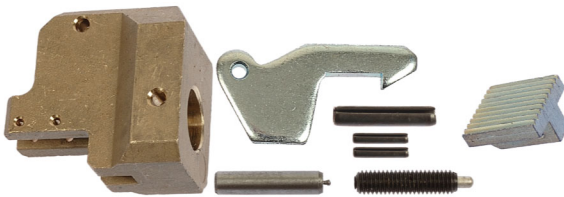

Note: Some Images may appear larger than they are for clarity purposes.

GMP lasher parts are sold exclusively through www.craftworktools.com

J2 parts and price list_CWT_update 070519.pub
AK 7/11/2019

J2 LASHER REAR LIFTER

Rear Lifter Complete - J2
p/n 33291

Bearing Base Kit - J2
p/n 33374

Head Assy Kit - J2
p/n 33376

Thread Follower Kit - J2
p/n 33375

Fixed Pad Kit - J2
p/n 33287

J2 Cable Lasher Parts Identification Guide

Contact: GMP 3111 Old Lincoln Hwy Trevoese, PA 19053 USA
Tel: (215) 357-5500 Fax: (215) 357-6216