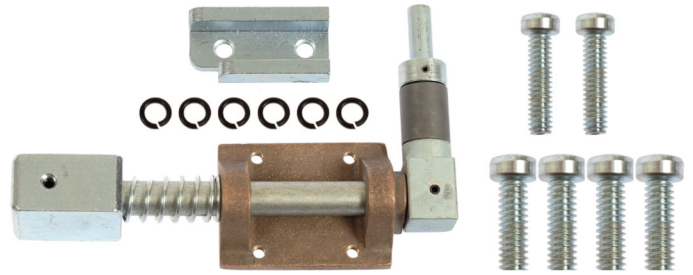

J2 LASHER GEAR HOUSING

J2 Cable Lasher Parts Identification Guide

Contact: GMP 3111 Old Lincoln Hwy Trevose, PA 19053 USA
Tel: (215) 357-5500 Fax: (215) 357-6216

GMP lasher parts are sold exclusively through www.craftworktools.com

J2 parts and price list_CWT_update 070519.pub
AK 7/11/2019