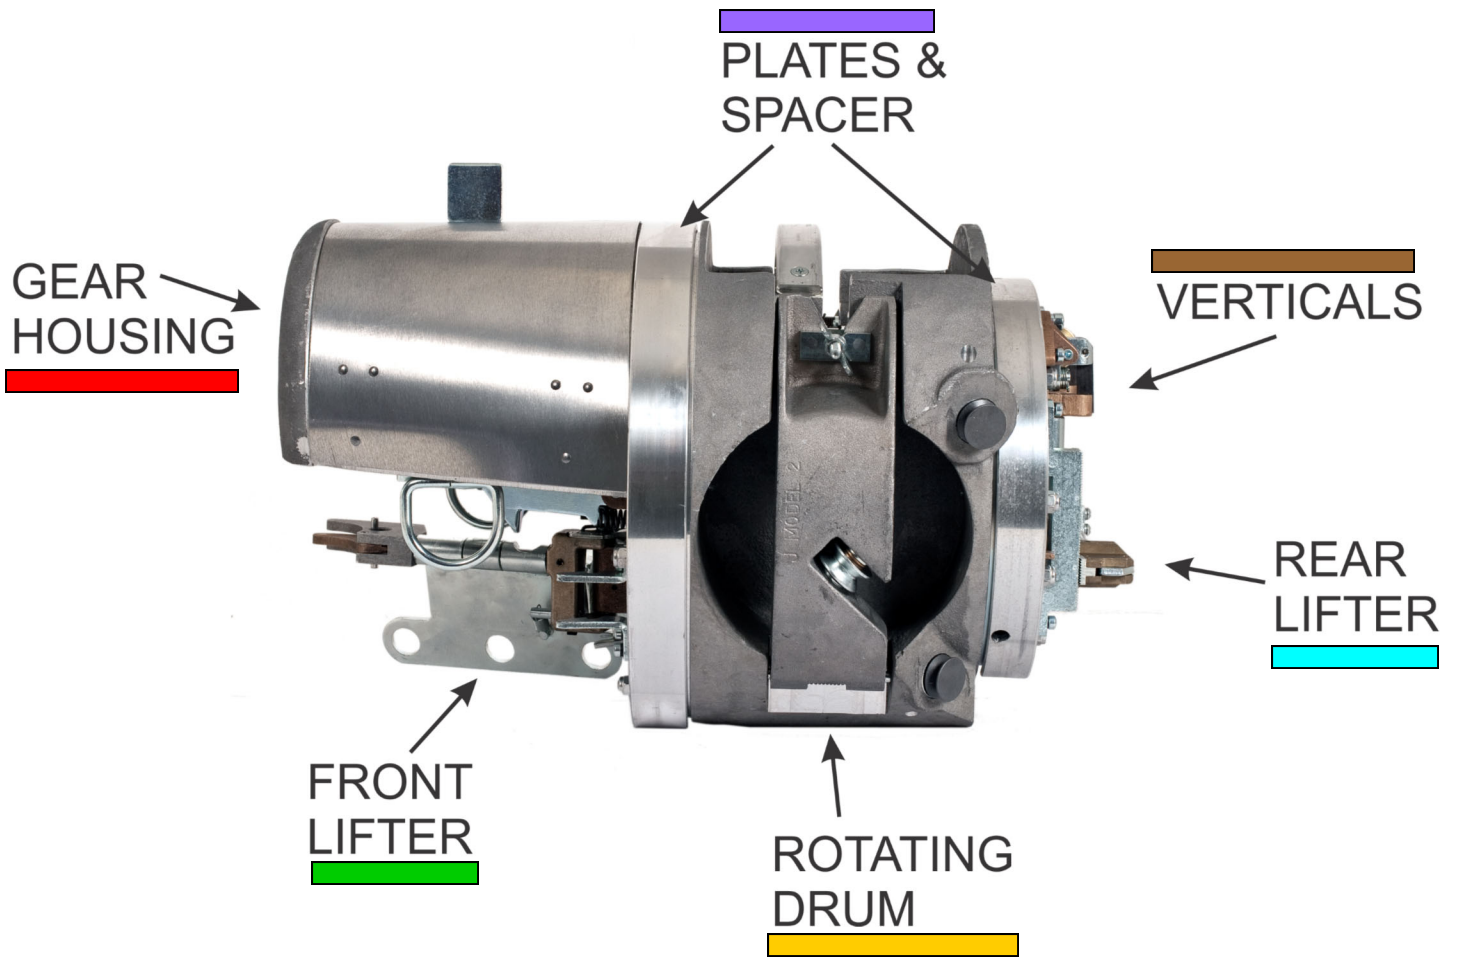

PARTS LOCATOR

ACCESSORIES

J2 Cable Lasher Parts Identification Guide

Contact: GMP 3111 Old Lincoln Hwy Trevose, PA 19053 USA
Tel: (215) 357-5500 Fax: (215) 357-6216

GMP lasher parts are sold exclusively through www.craftworktools.com

J2 parts and price list_CWT_update 070519.pub
AK 7/11/2019