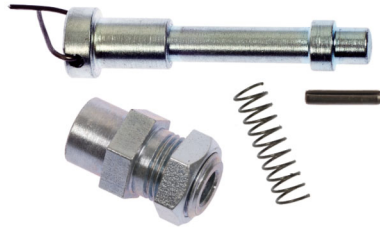

J2 LASHER SPACER AND PLATES

J2 Cable Lasher Parts Identification Guide

Contact: GMP 3111 Old Lincoln Hwy Trevose, PA 19053 USA
Tel: (215) 357-5500 Fax: (215) 357-6216

GMP lasher parts are sold exclusively through www.craftworktools.com

J2 parts and price list_CWT_update 070519.pub
AK 7/11/2019