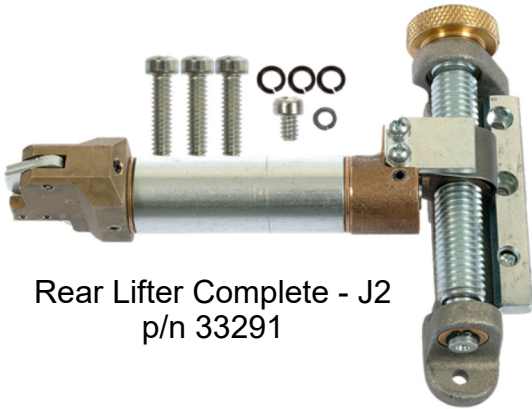

Hinge Pin Kit - J2
p/n 33369

Locking Head Assy Kit - J2
p/n 33373

Support Casting Kit - J2
p/n 33372

J2 Cable Lasher Parts Identification Guide

Contact: GMP 3111 Old Lincoln Hwy Trevose, PA 19053 USA
Tel: (215) 357-5500 Fax: (215) 357-6216

Rear Lifter Complete - J2
p/n 33291

Bearing Base Kit - J2
p/n 33374

Head Assy Kit - J2
p/n 33376

Thread Follower Kit - J2
p/n 33375

Fixed Pad Kit - J2
p/n 33287

J2 Cable Lasher Parts Identification Guide

Contact: GMP 3111 Old Lincoln Hwy Trevoese, PA 19053 USA
Tel: (215) 357-5500 Fax: (215) 357-6216